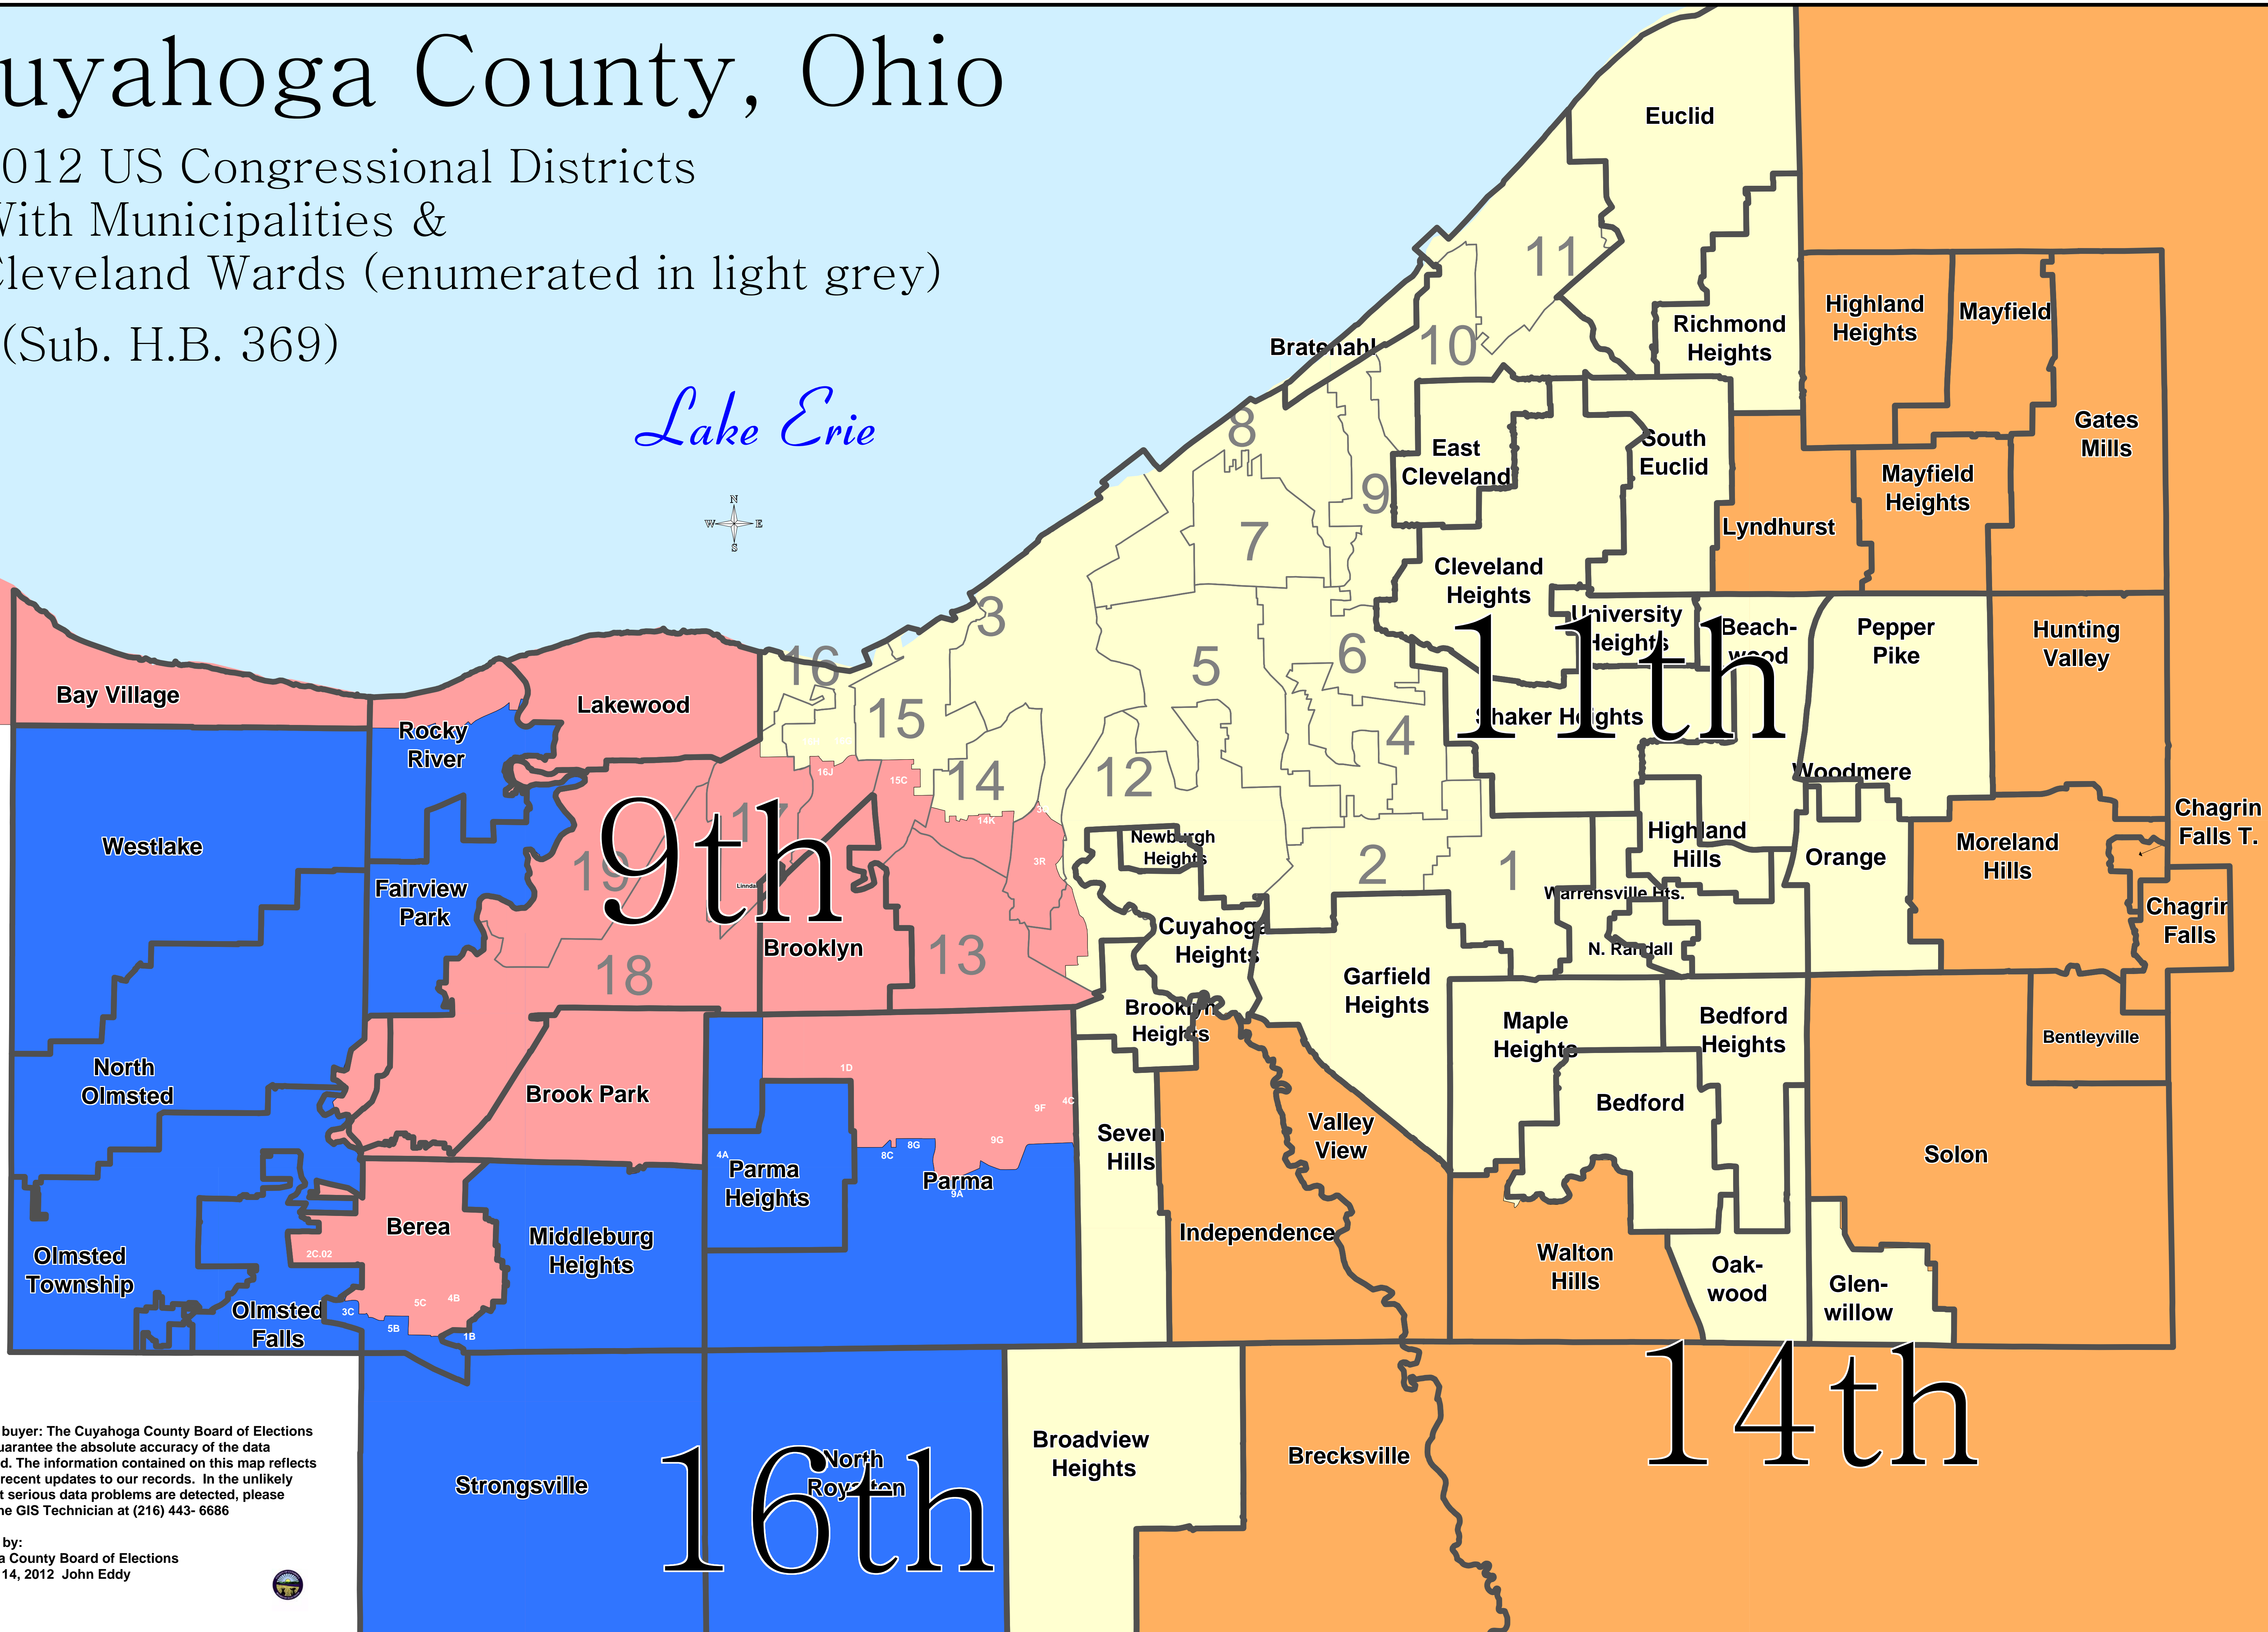

# Cuyahoga County, Ohio

2012 US Congressional Districts  
With Municipalities &  
Cleveland Wards (enumerated in light grey)  
(Sub. H.B. 369)

*Lake Erie*

Notice to buyer: The Cuyahoga County Board of Elections cannot guarantee the absolute accuracy of the data purchased. The information contained on this map reflects the most recent updates to our records. In the unlikely event that serious data problems are detected, please contact the GIS Technician at (216) 443-6686

Prepared by:  
Cuyahoga County Board of Elections  
February 14, 2012 John Eddy