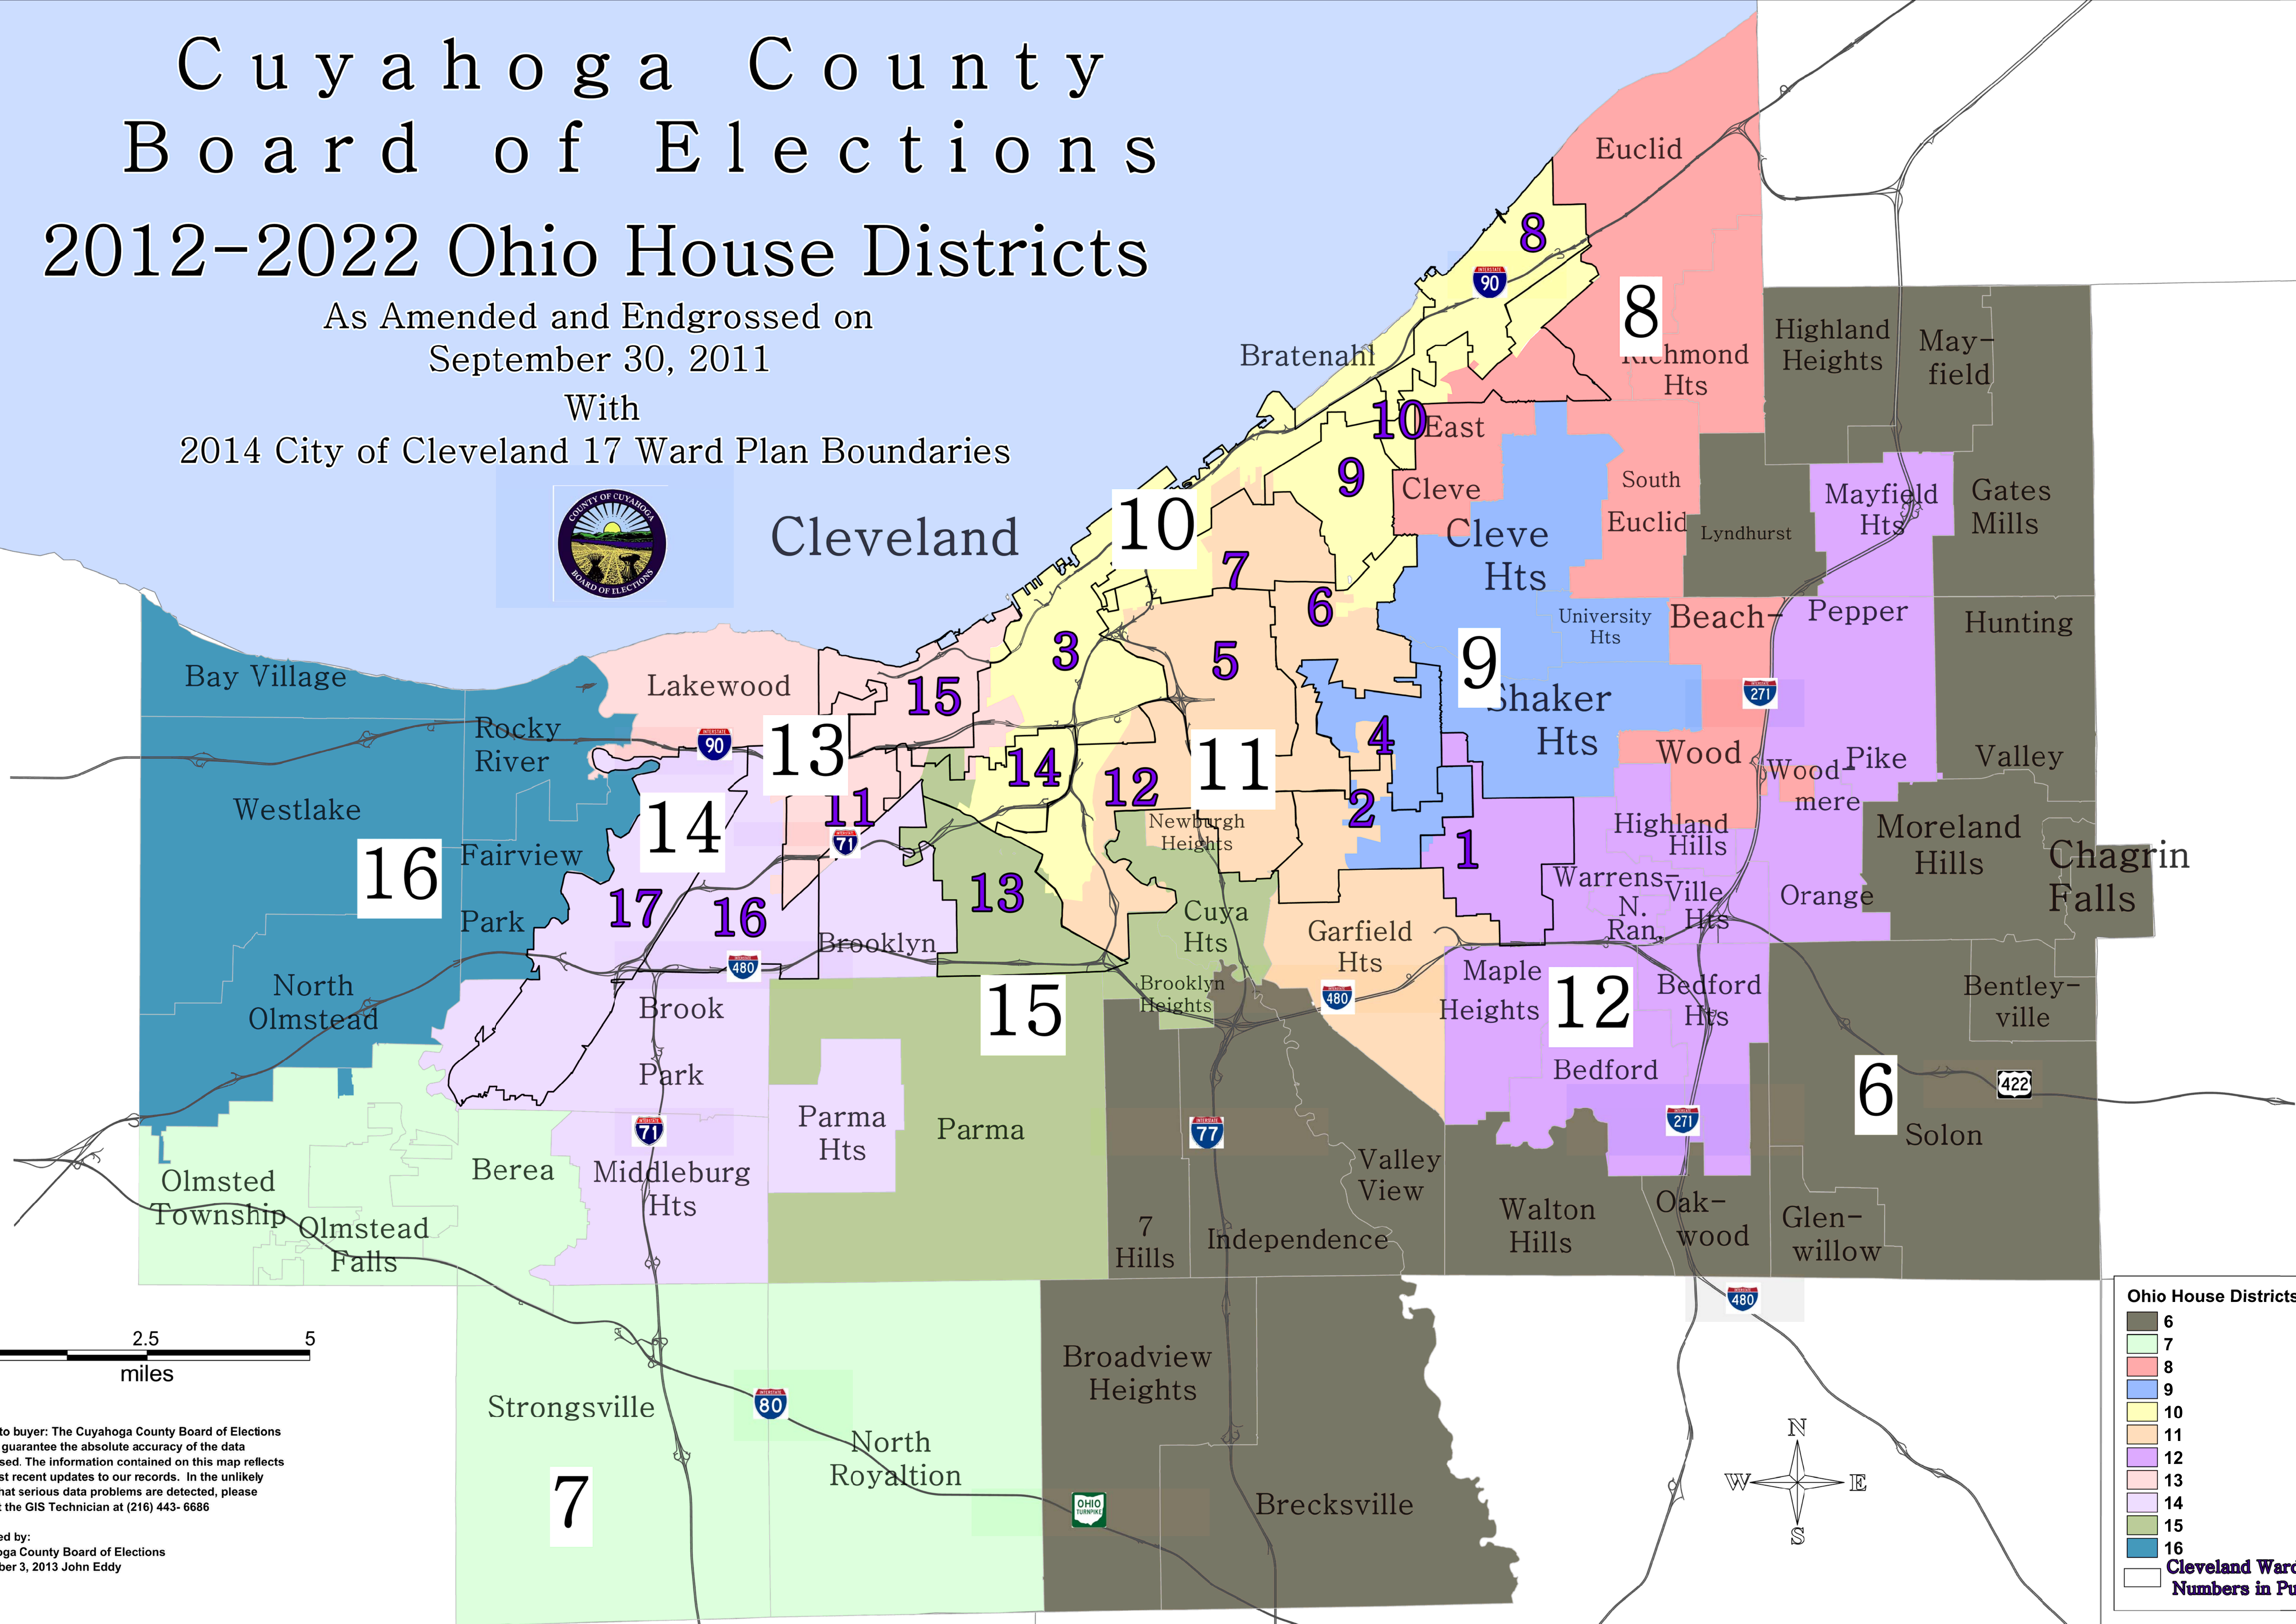

Cuyahoga County Board of Elections

2012-2022 Ohio House Districts

As Amended and Endgrossed on
September 30, 2011

With
2014 City of Cleveland 17 Ward Plan Boundaries

Cleveland

Notice to buyer: The Cuyahoga County Board of Elections cannot guarantee the absolute accuracy of the data purchased. The information contained on this map reflects the most recent updates to our records. In the unlikely event that serious data problems are detected, please contact the GIS Technician at (216) 443-6686

Prepared by:
Cuyahoga County Board of Elections
December 3, 2013 John Eddy

Ohio House Districts

- 6
- 7
- 8
- 9
- 10
- 11
- 12
- 13
- 14
- 15
- 16

**Cleveland Wards/
Numbers in Purple**