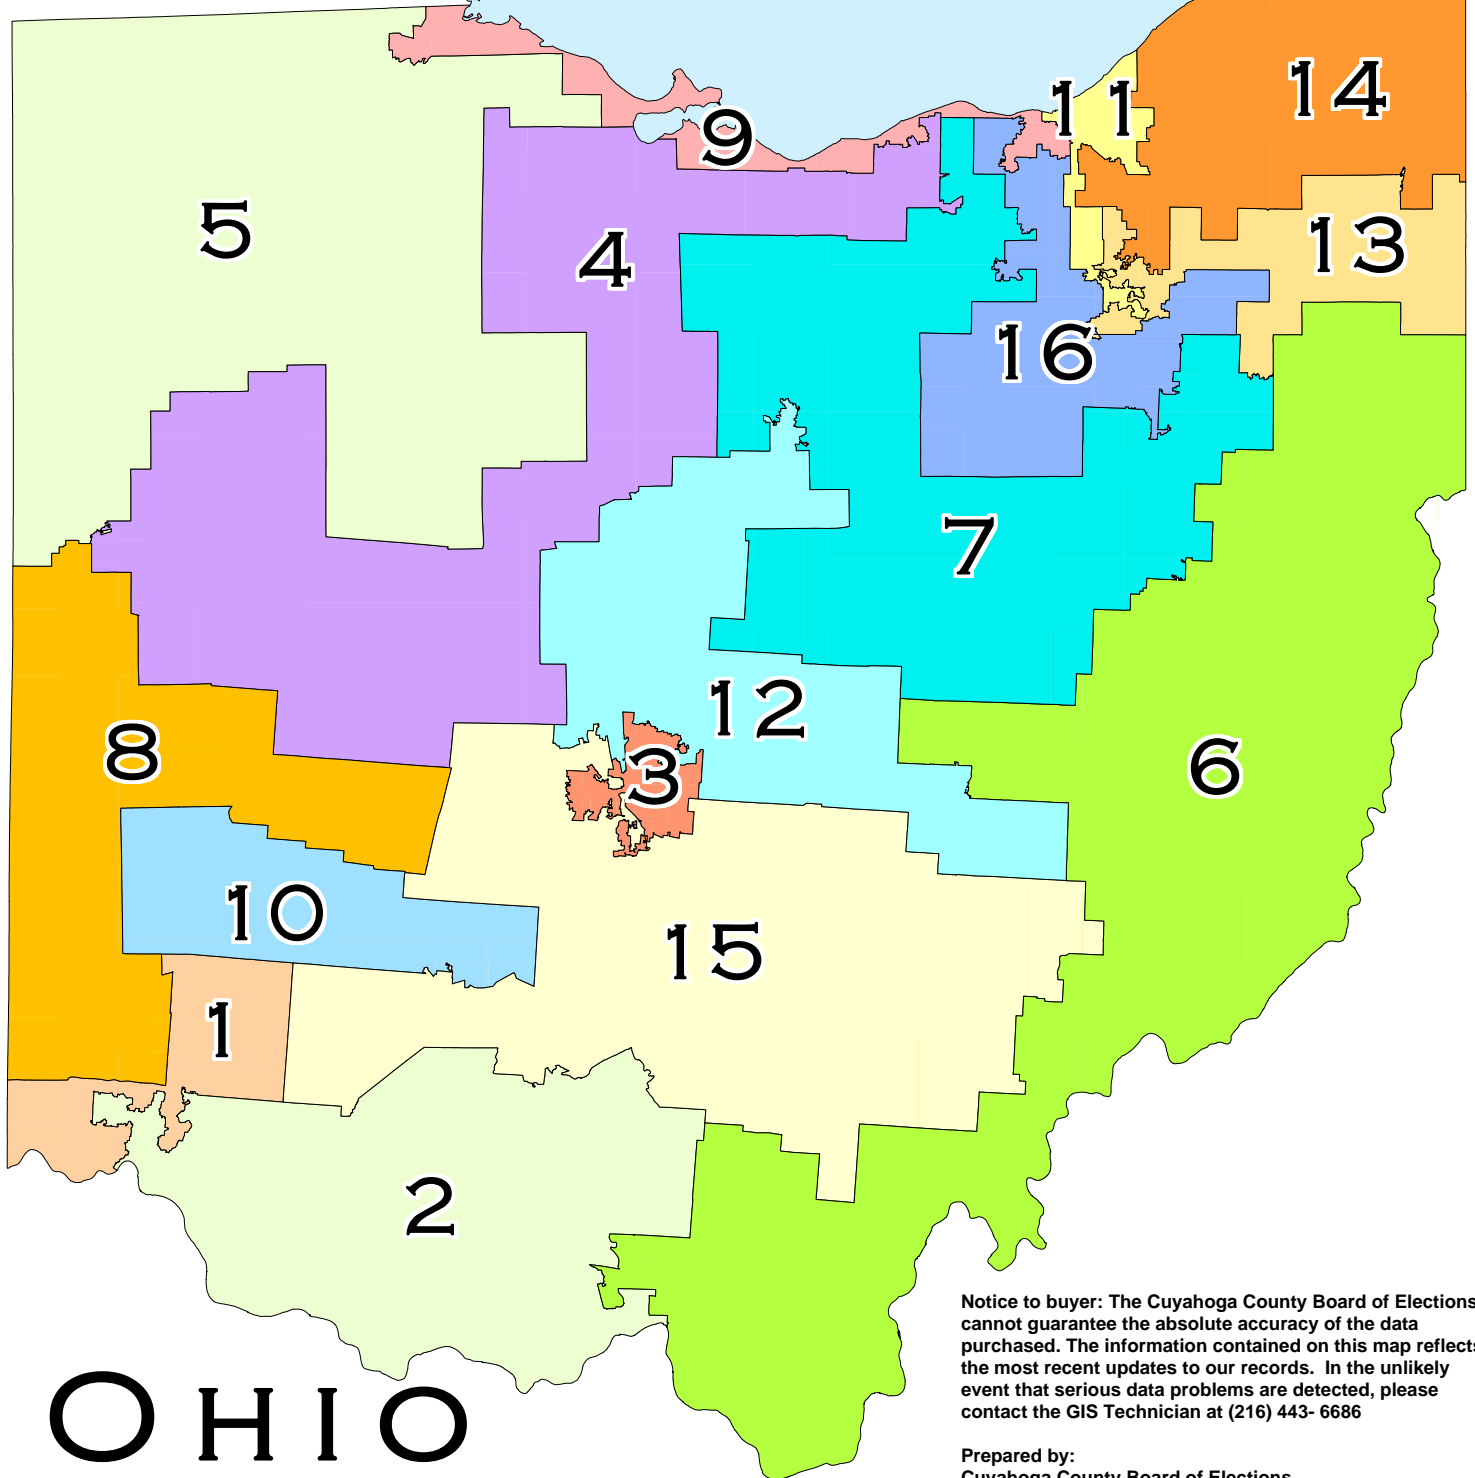

CUYAHOGA COUNTY BOARD OF ELECTIONS

OHIO U.S. CONGRESSIONAL DISTRICTS

(HB 369) 2012 - 2022

Overlaid with:
Great Lakes

Notice to buyer: The Cuyahoga County Board of Elections cannot guarantee the absolute accuracy of the data purchased. The information contained on this map reflects the most recent updates to our records. In the unlikely event that serious data problems are detected, please contact the GIS Technician at (216) 443- 6686

Prepared by:
Cuyahoga County Board of Elections
December 28, 2011 John Eddy