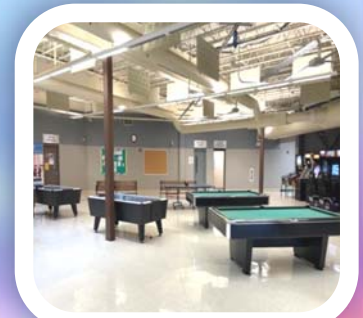

Celebrate!

at the **Ehrnfelt
Recreation Center**

ROOM RENTAL ONLY

COST: Member $45/hour Non-Member $65/hour

Meeting Room (1st Floor) - Capacity 50

Sr. Art Studio (Senior Center, 1st Floor) - Capacity 50

Conference Room (2nd Floor) - Capacity 35

ROOM RENTAL with Facility Use (Pool, Gym & Game Area)

Room Price listed above plus:

$3/person age 7 & older

$2/person age 4-6 years

Age 3 and under free

ALL INCLUSIVE PARTY PACKAGES

Room rental for 3 hours • Facility Use • Pizza, Soda & Cake
Plates, Cups, Napkins, Tablecloths, Candles & Matches

15 Guests

Member

Non-Member

Deluxe

$215

$280

Theme

$245

$310

2 - 1/2 Sheet Pizzas • 3 - 2 Liters of Soda • 10" DQ Cake OR 1/4 Sheet Traditional Cake

30 Guests

Member

Non-Member

Deluxe

$285

$350

Theme

$315

$380

4 - 1/2 Sheet Pizzas • 6 - 2 Liters of Soda • DQ Sheet Cake OR 1/2 Sheet Traditional Cake

45 Guests

Member

Non-Member

Deluxe

$360

$420

Theme

$400

$480

5 - 1/2 Sheet Pizzas • 9 - 2 Liters of Soda • Sheet & 10" DQ cake OR 1 Full Sheet Traditional Cake

Book Your Event Early!

**ROOM RENTAL RESERVATIONS REQUIRE:
2 Weeks Advance Notice & 2 Hour Minimum**

For Reservations: 440-580-3270