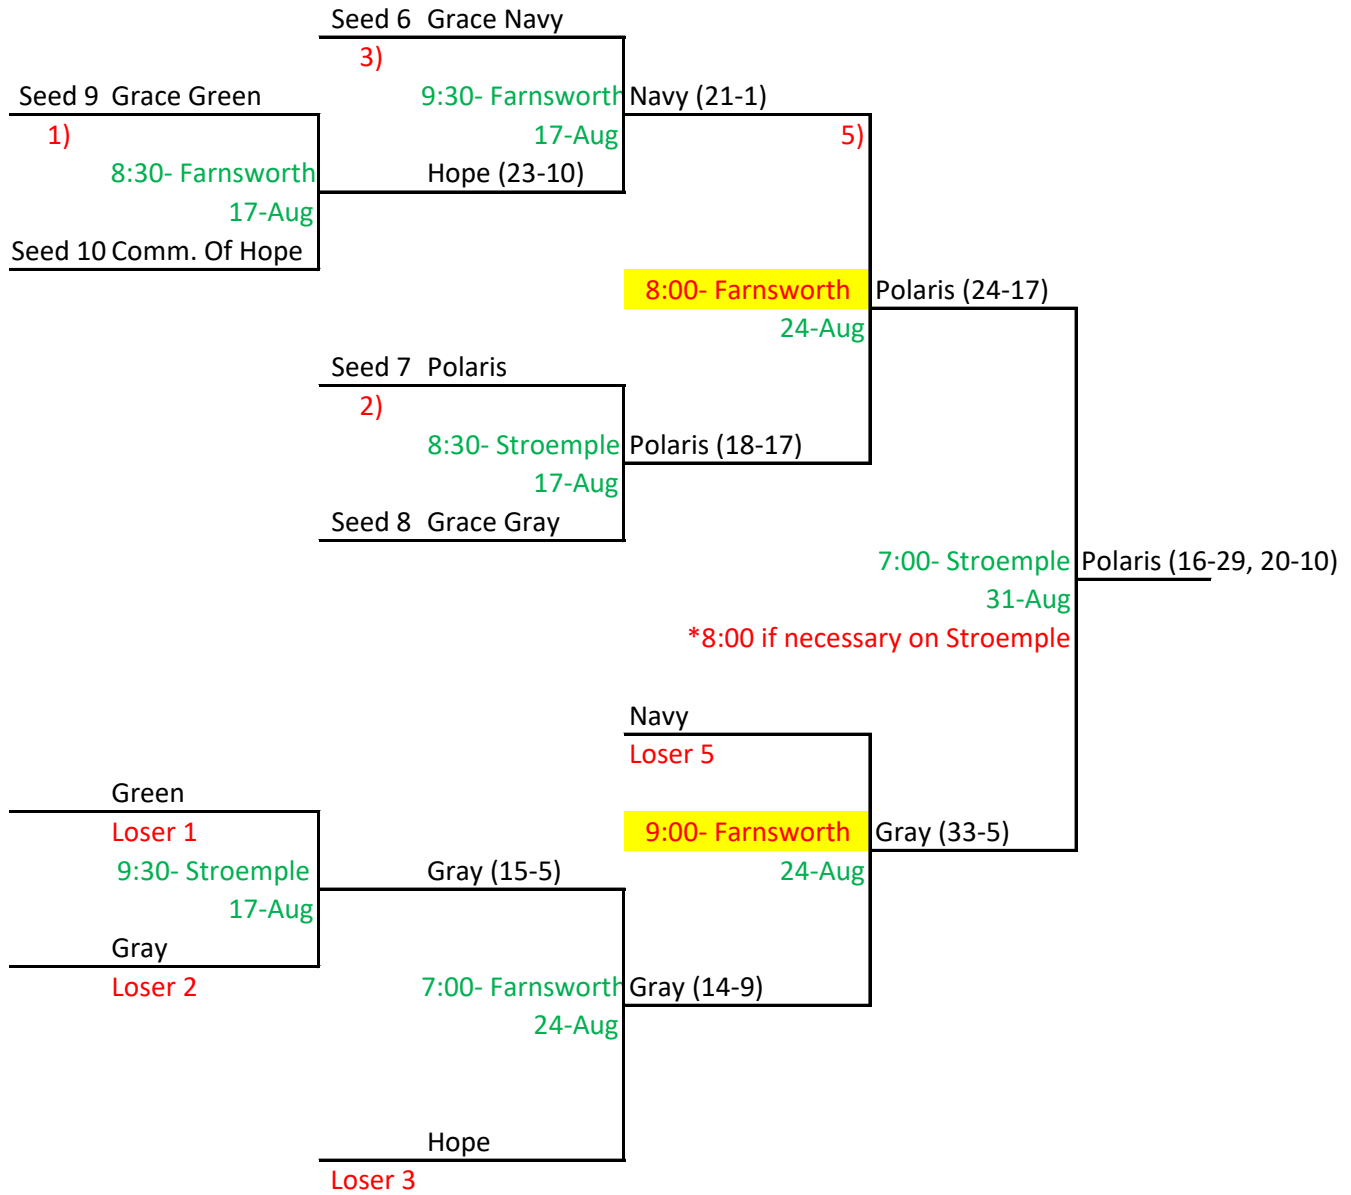

2020 Men's Church Softball Tournament Bracket
UPPER DIVISION

*The home team will be the team in the winners bracket.

**If both teams are in the winners bracket the team with the better seed will be the home team.

***There is no time limit in the championship game

2020 Men's Church Softball Tournament Bracket
LOWER DIVISION

*The home team will be the team in the winners bracket.

**If both teams are in the winners bracket the team with the better seed will be the home team.

***There is no time limit in the championship game