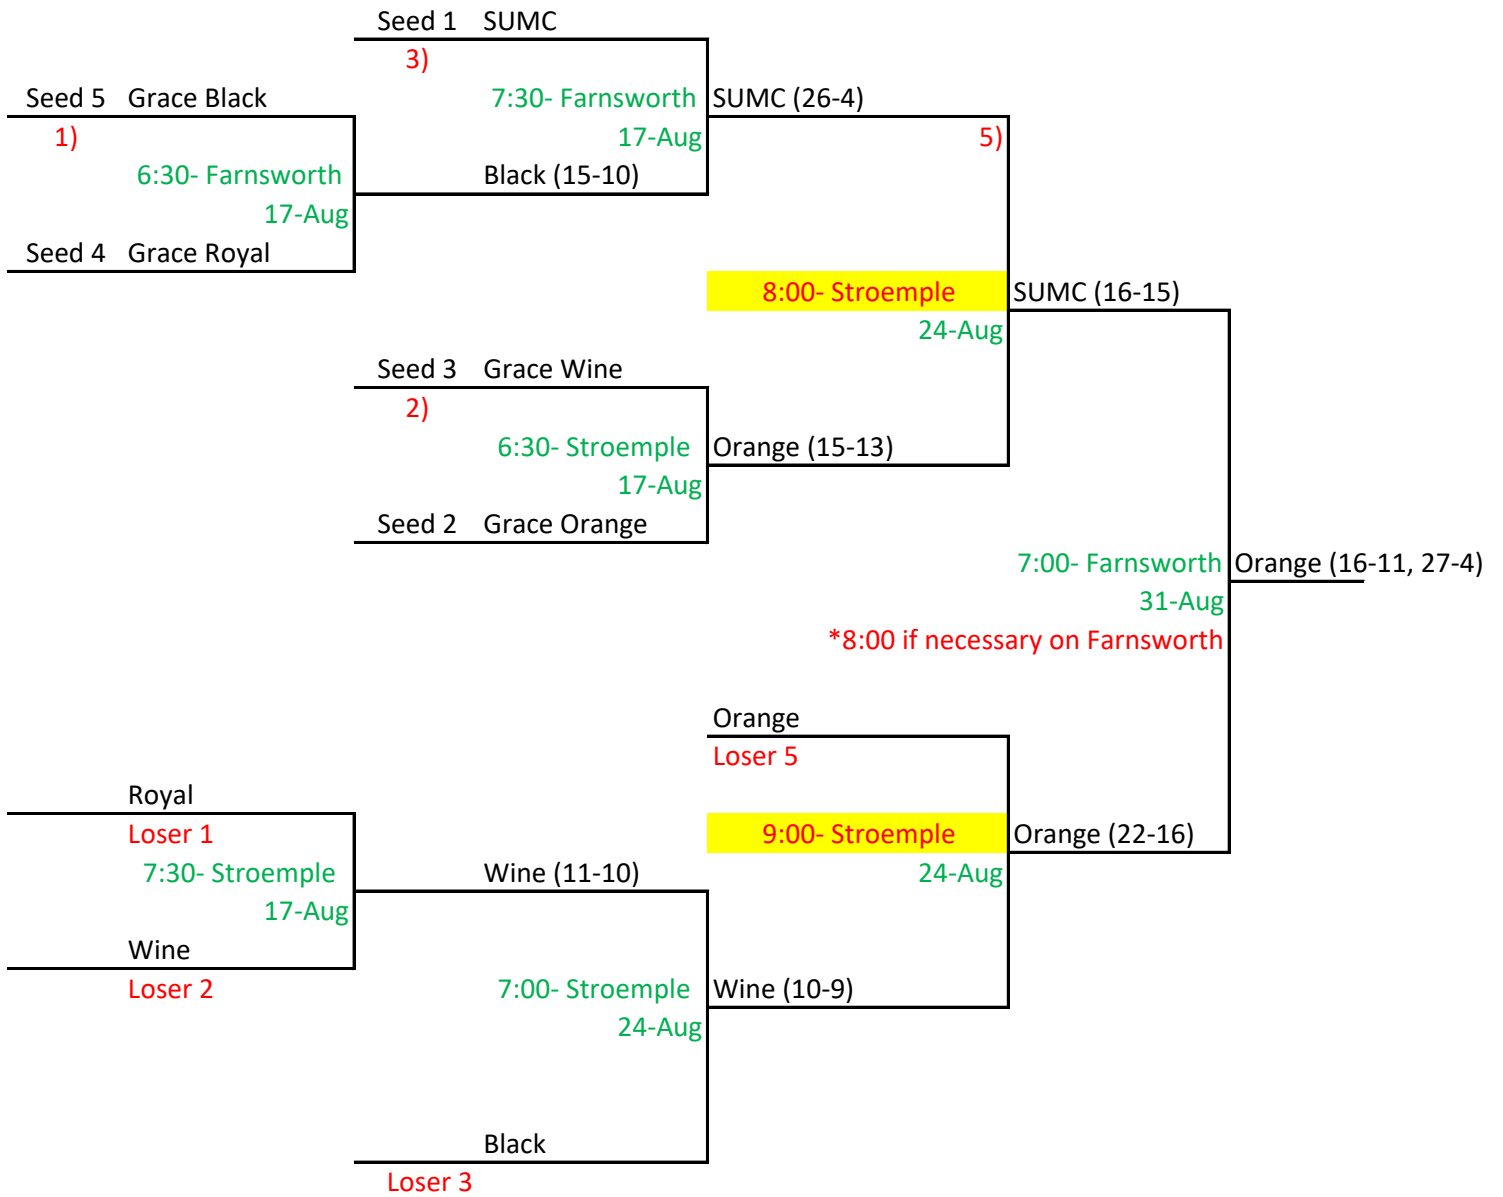

2020 Men's Church Softball Tournament Bracket
UPPER DIVISION

*The home team will be the team in the winners bracket.

**If both teams are in the winners bracket the team with the better seed will be the home team.

***There is no time limit in the championship game

2020 Men's Church Softball Tournament Bracket
LOWER DIVISION

*The home team will be the team in the winners bracket.

**If both teams are in the winners bracket the team with the better seed will be the home team.

***There is no time limit in the championship game