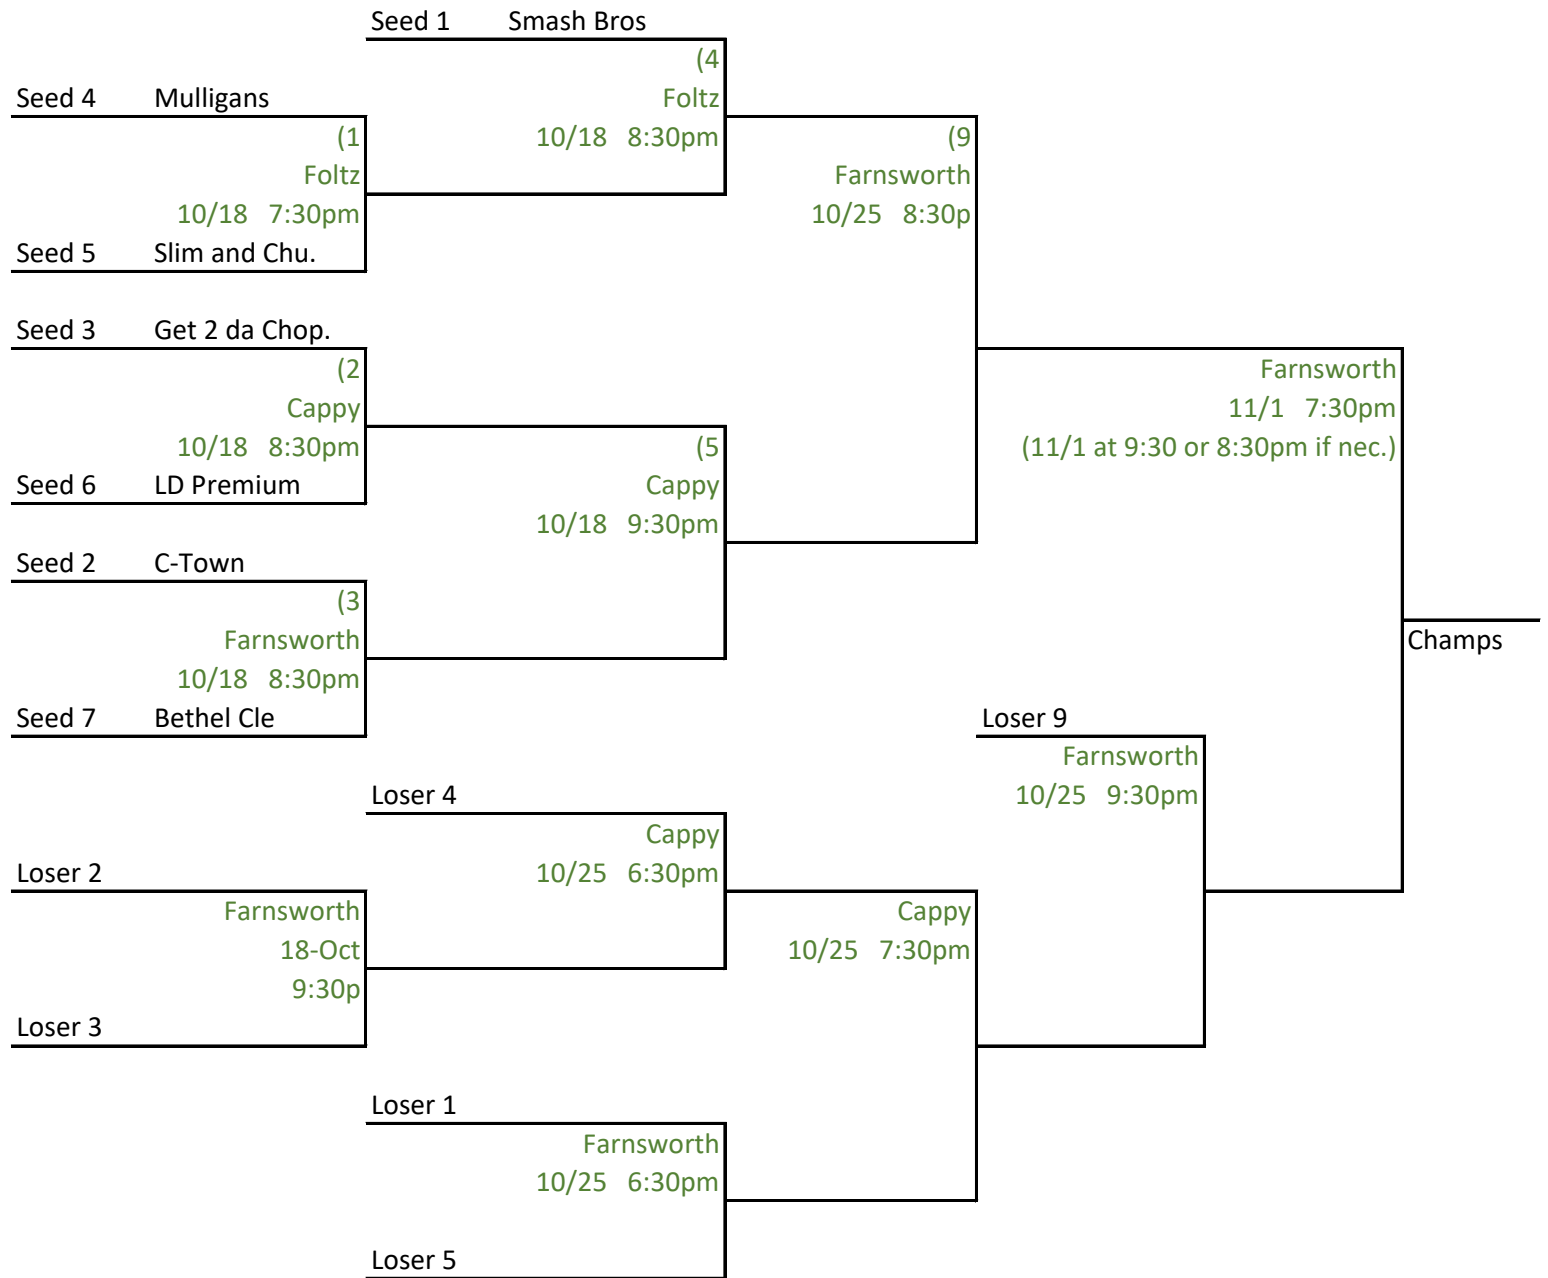

2021 Fall Monday Softball
 Double Elimination Tournament Bracket
 Upper Division

2021 Fall Monday Softball
 Double Elimination Tournament Bracket
 Lower Division