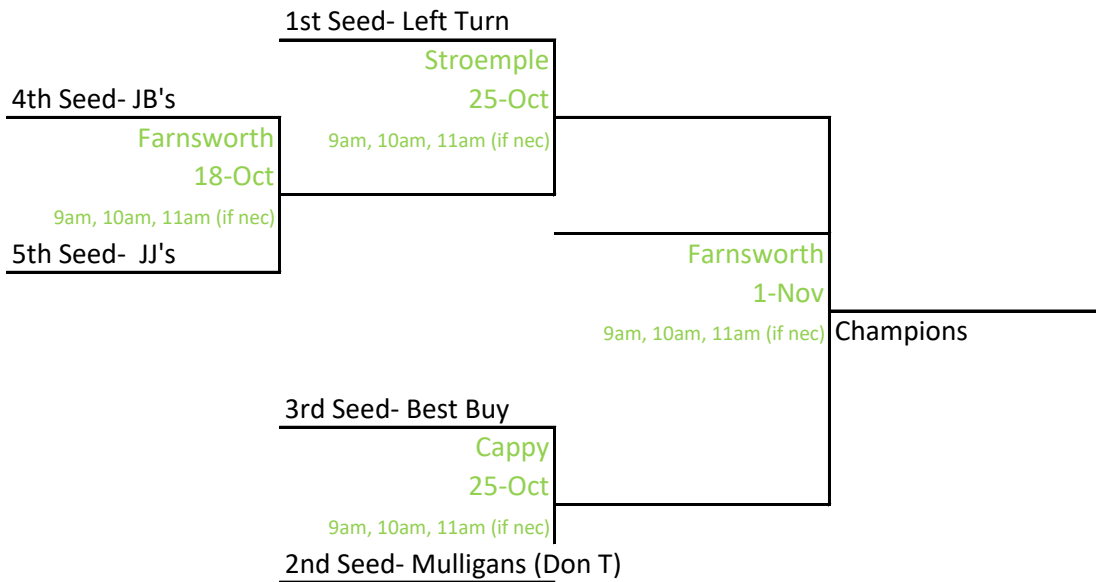

2020 Fall Sunday AM Softball Tournament

Best 2 out of 3

Home team schedule: better seed, worst seed, then better seed (if necessary)

If there is an abundance of rainouts the tournament will revert to single elimination.

Upper Bracket

Lower Bracket