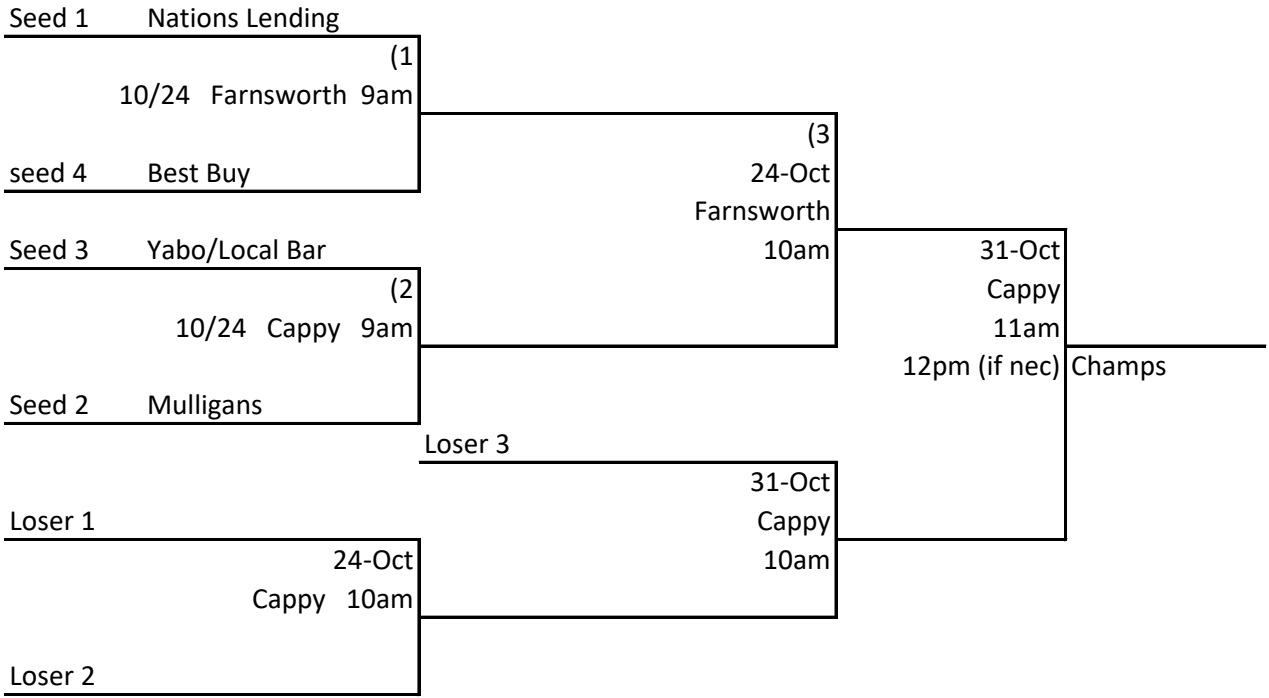

2021 Fall Sunday AM Softball  
 Double Elimination Tournament Bracket

Upper Division

Lower Division