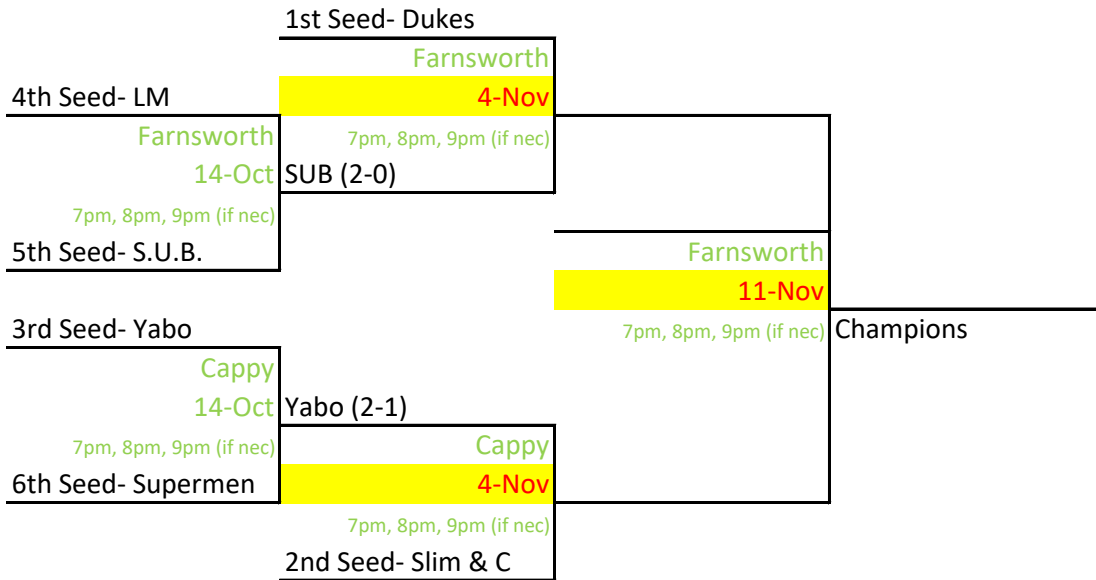

2020 Fall Wednesday Softball Tournament

Best 2 out of 3

Home team schedule: better seed, worst seed, then better seed (if necessary)

If there is an abundance of rainouts the tournament will revert to single elimination.

Upper Bracket

Lower Bracket