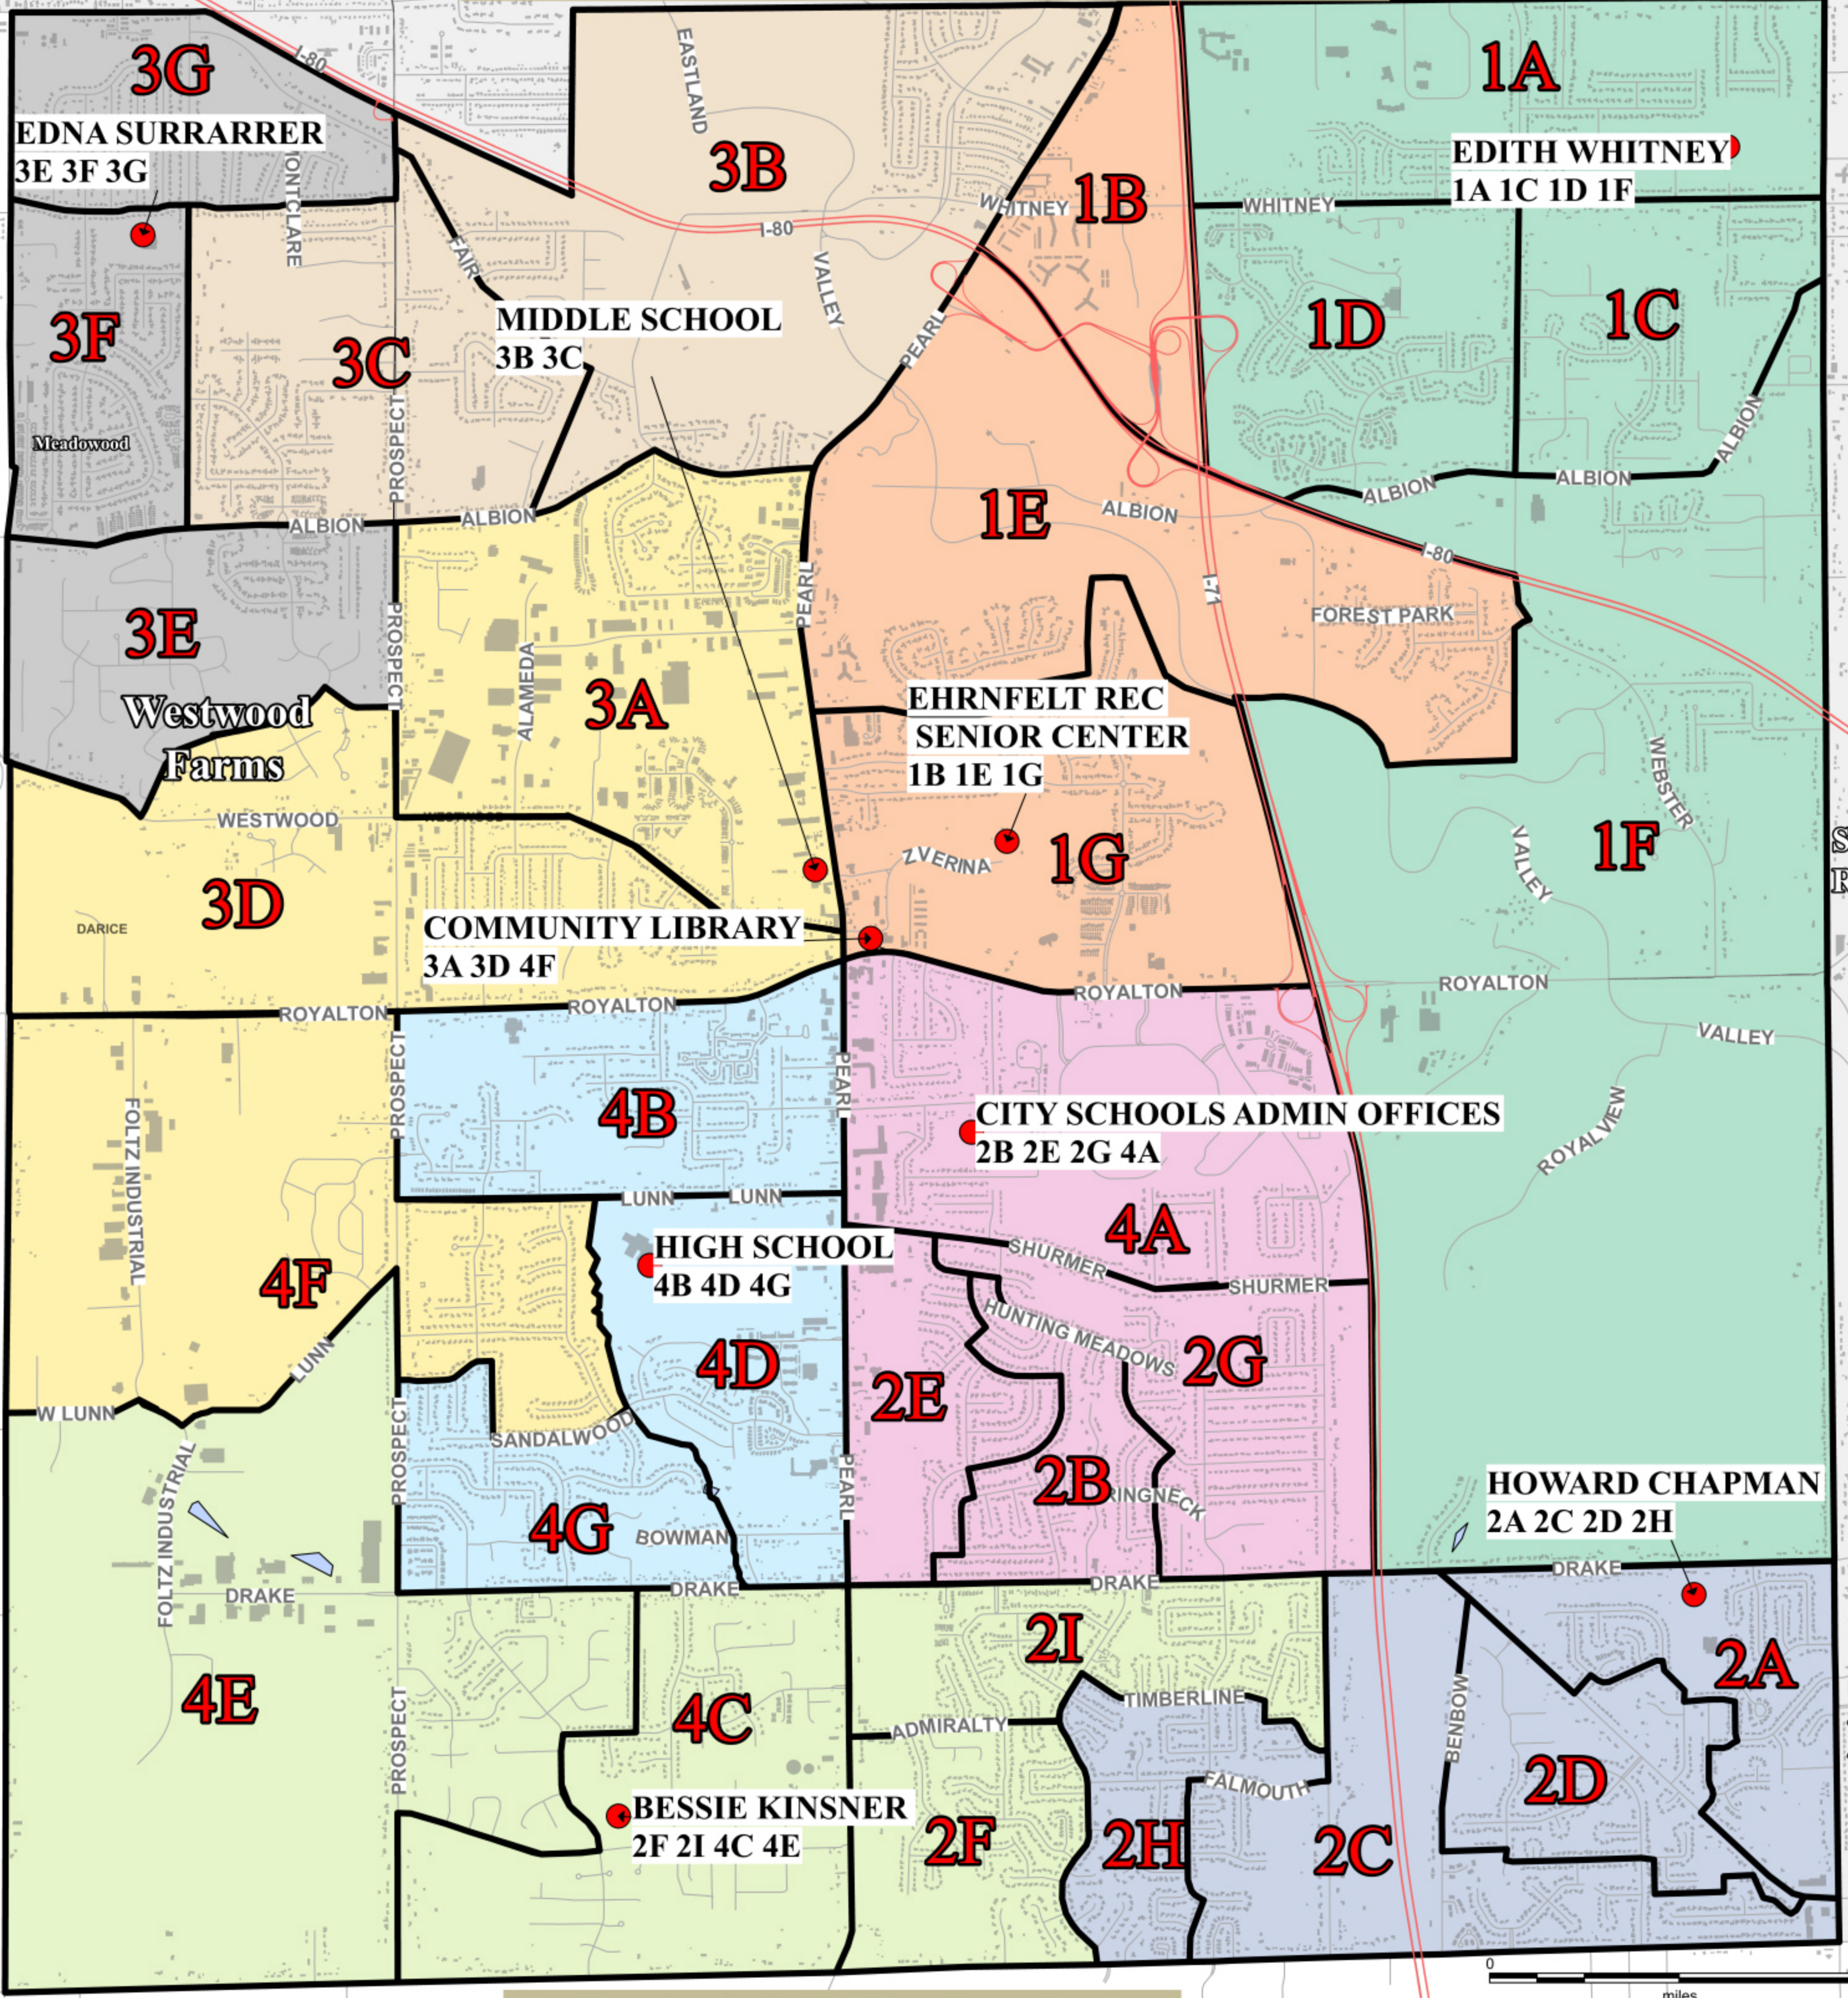

City of Strongsville

Precincts & Polling Locations

1	EDITH WHITNEY ELEMENTARY SCHOOL	13548 WHITNEY ROAD	1A 1C 1D 1F
2	EHRNFELT RECREATION SENIOR CENTER	18100 ROYALTON ROAD	1B 1E 1G
3	HOWARD CHAPMAN ELEMENTARY SCHOOL	13883 DRAKE ROAD	2A 2C 2D 2H
4	STRONGSVILLE CITY SCHOOLS ADMIN OFFICES	18199 COOK AVE	2B 2E 2G 4A
5	BESSIE KINSNER ELEMENTARY SCHOOL	19091 WATERFORD PARKWAY	2F 2I 4C 4E
6	STRONGSVILLE COMMUNITY LIBRARY	18700 WESTWOOD DRIVE	3A 3D 4F
7	STRONGSVILLE MIDDLE SCHOOL	13200 PEARL ROAD	3B 3C
8	EDNA SURRARRER ELEMENTARY SCHOOL	9306 PRIEM ROAD	3E 3F 3G
9	STRONGSVILLE HIGH SCHOOL	20025 LUNN ROAD	4B 4D 4G

Notice to buyer: The Cuyahoga County Board of Elections cannot guarantee the absolute accuracy of the data purchased. The information contained on this map reflects the most recent updates to our records. In the unlikely event that serious data problems are detected, please contact the GIS Technician at (216) 443- 8683