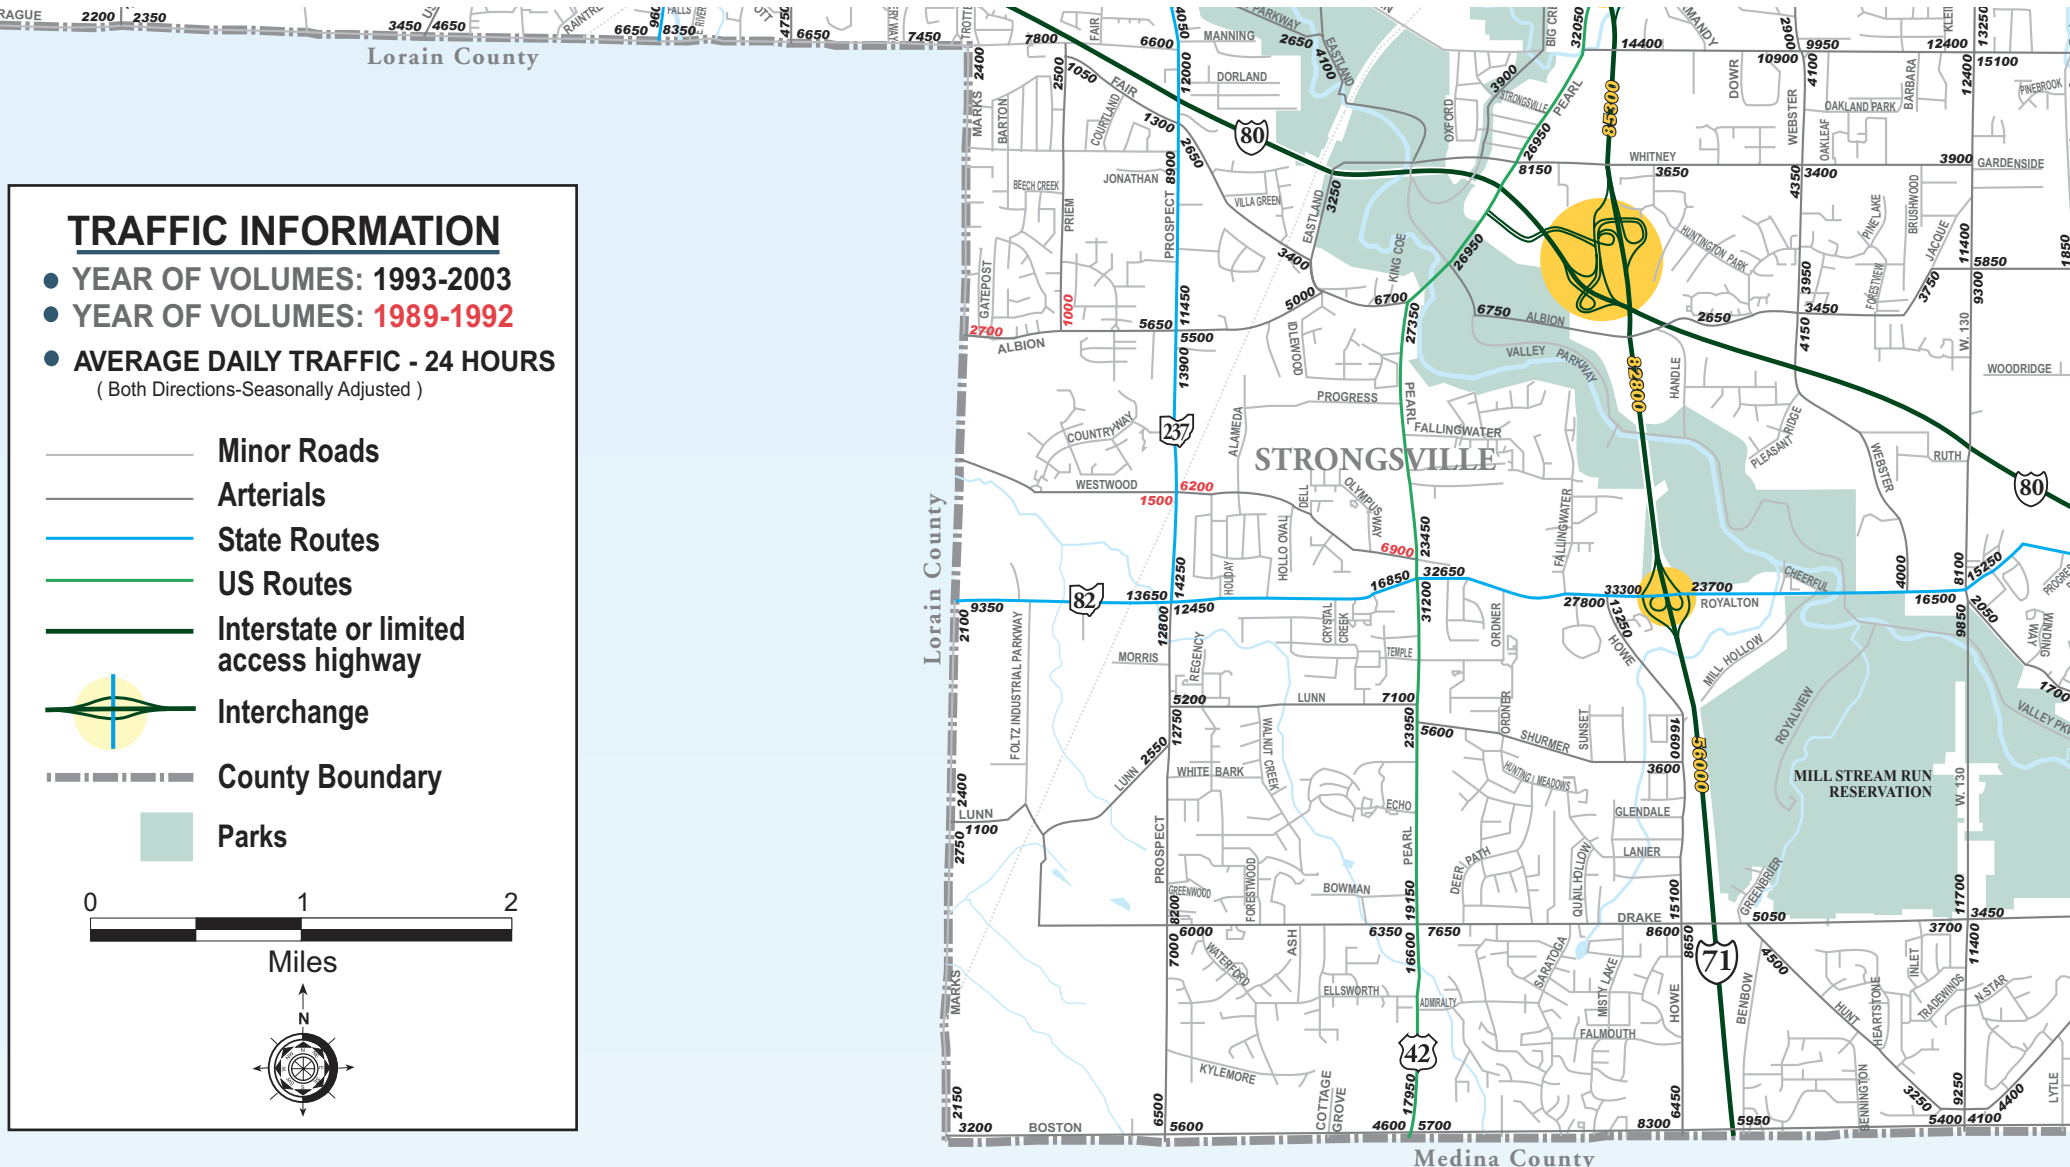

The City of Strongsville: Traffic Count

Information obtained from NOACA – Cuyahoga County Highway Traffic Counts, December 2004