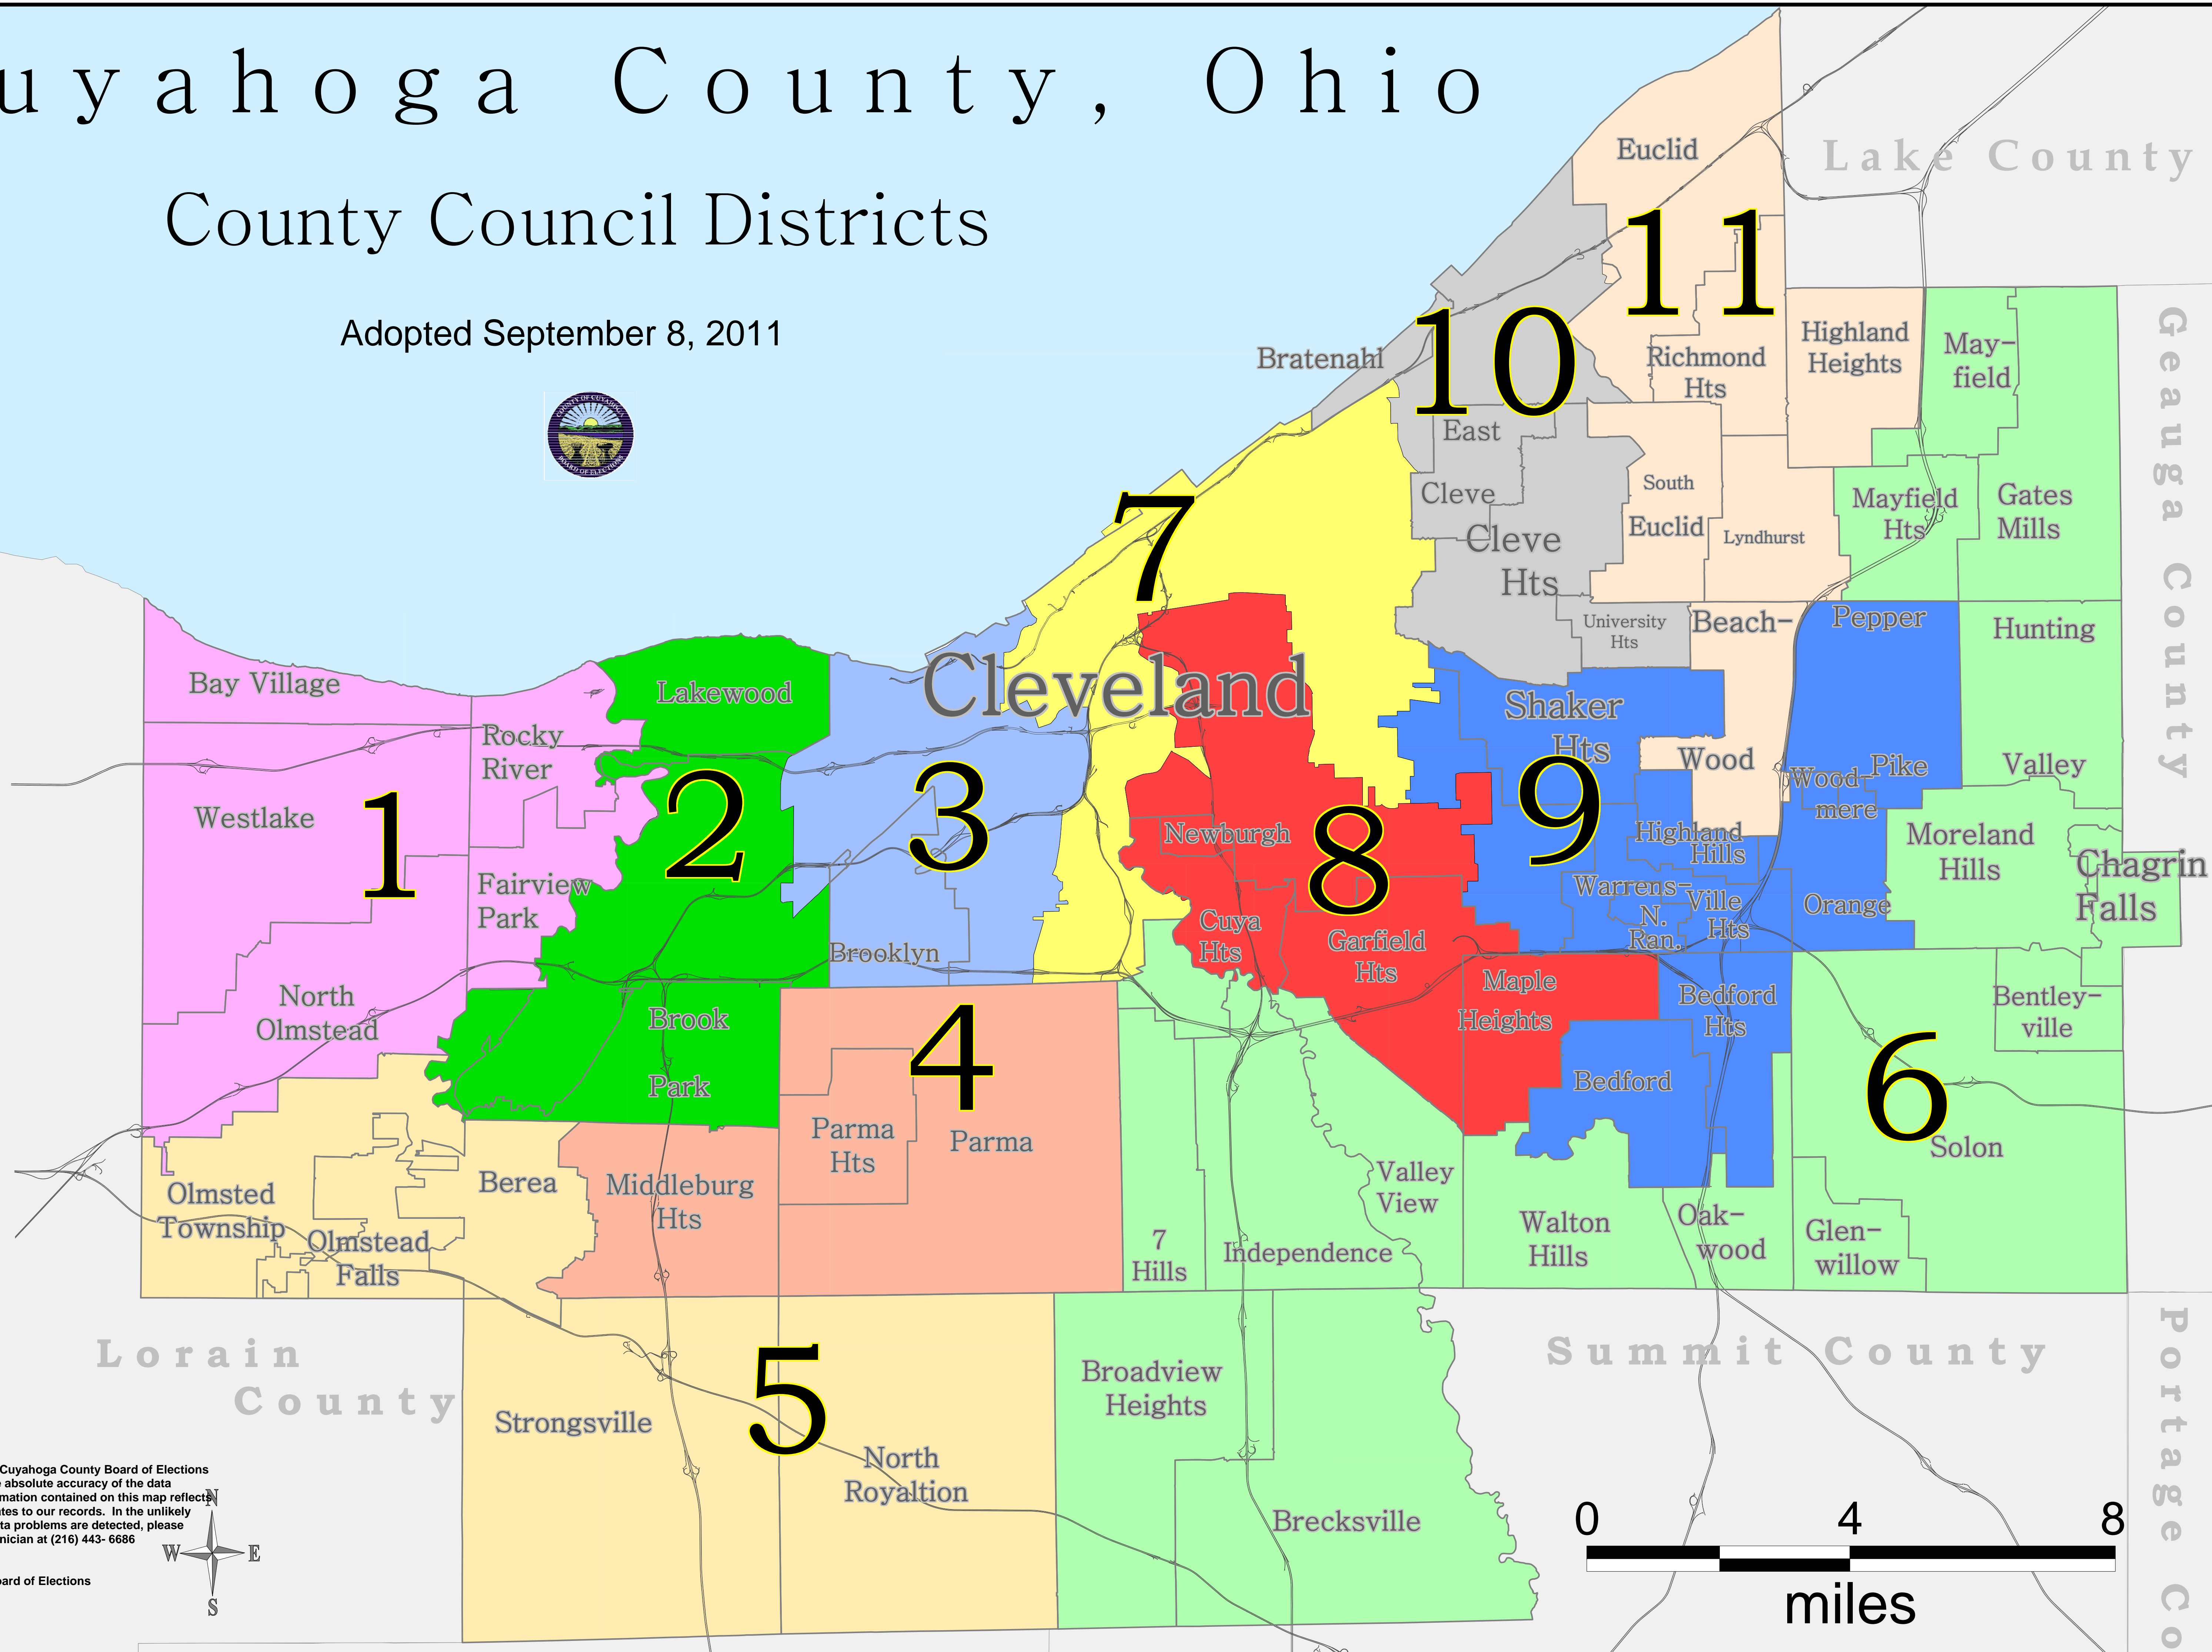

Cuyahoga County, Ohio

County Council Districts

Adopted September 8, 2011

Notice to buyer: The Cuyahoga County Board of Elections cannot guarantee the absolute accuracy of the data purchased. The information contained on this map reflects the most recent updates to our records. In the unlikely event that serious data problems are detected, please contact the GIS Technician at (216) 443-6686

Prepared by:
Cuyahoga County Board of Elections
July 23, 2013