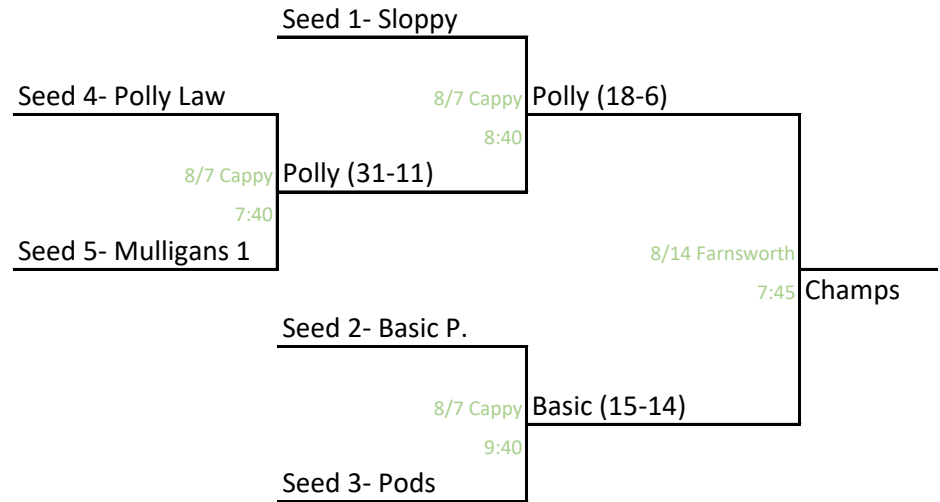

2020 Co-Ed Tournament

Upper/Mid

Lower A

Lower B

Lower C