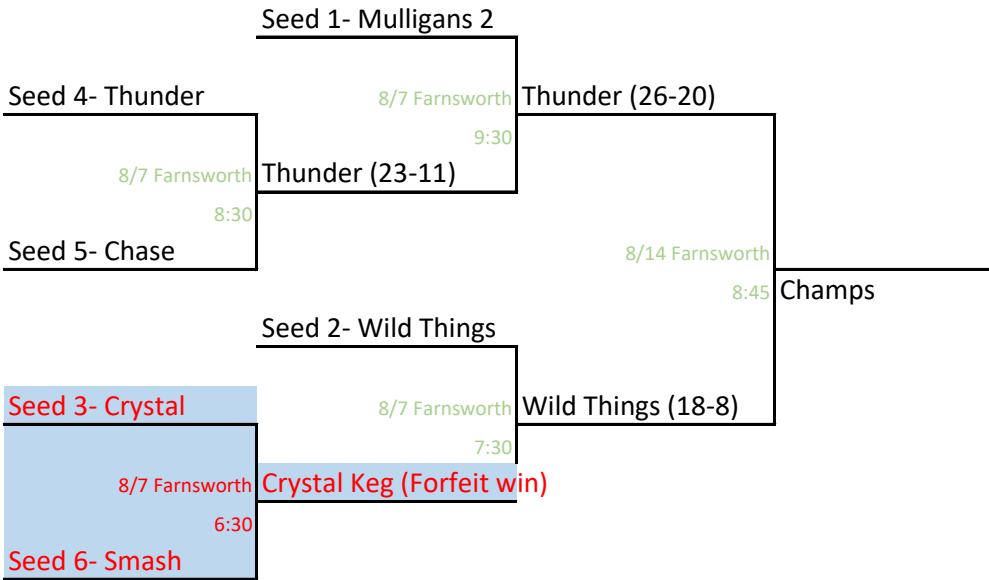

2020 Co-Ed Tournament

Upper/Mid

Lower A

Lower B

Lower C