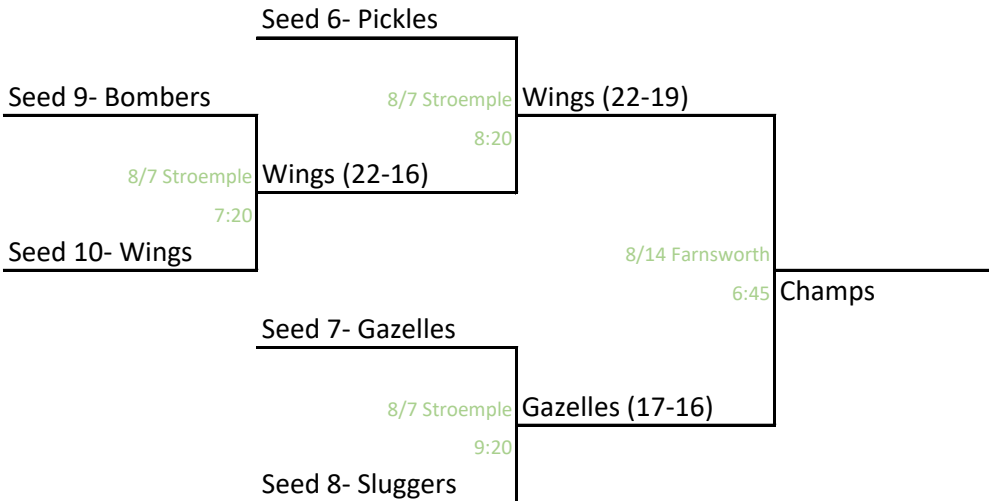

2020 Co-Ed Tournament

Upper/Mid

Lower A

Lower B

Lower C