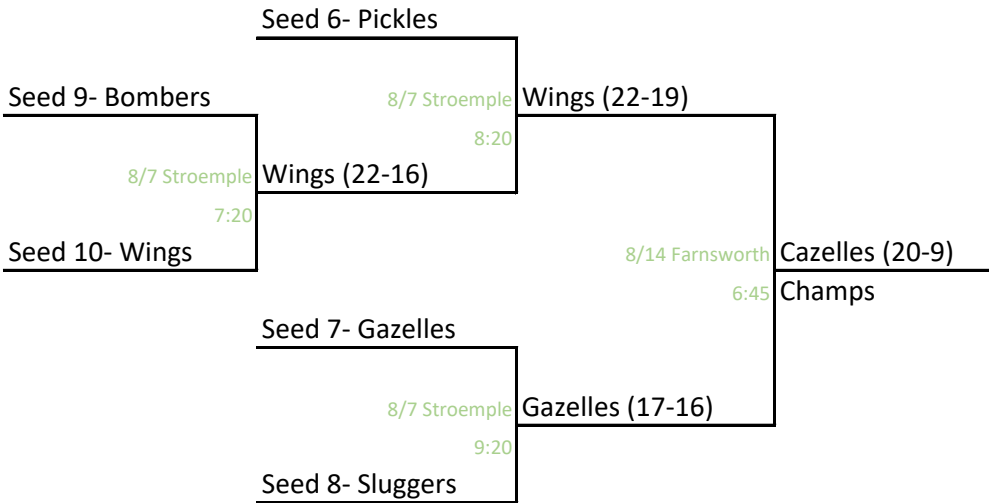

2020 Co-Ed Tournament

Upper/Mid

Lower A

Lower B

Lower C

3)

1