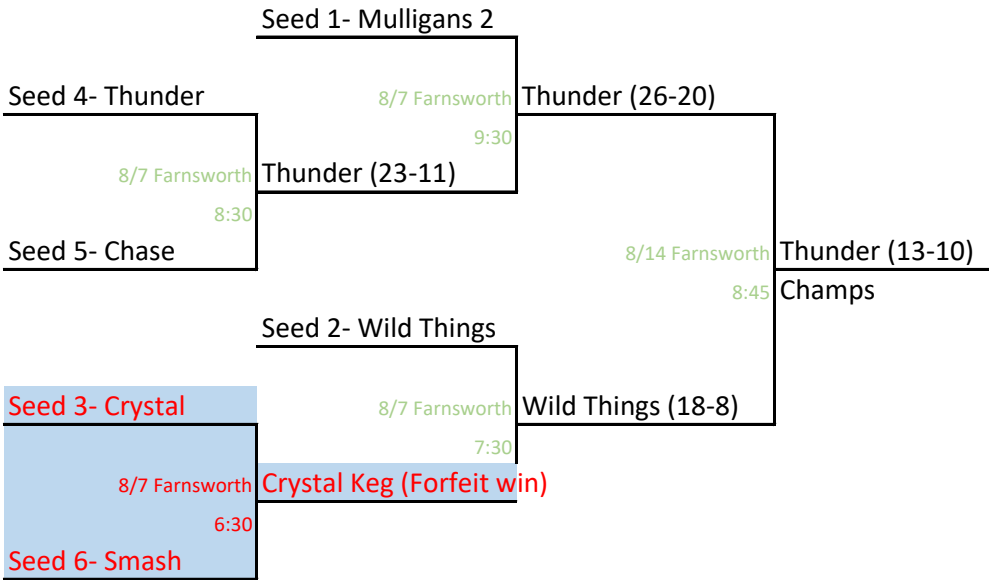

2020 Co-Ed Tournament

Upper/Mid

Lower A

Lower B

Lower C

3)

1