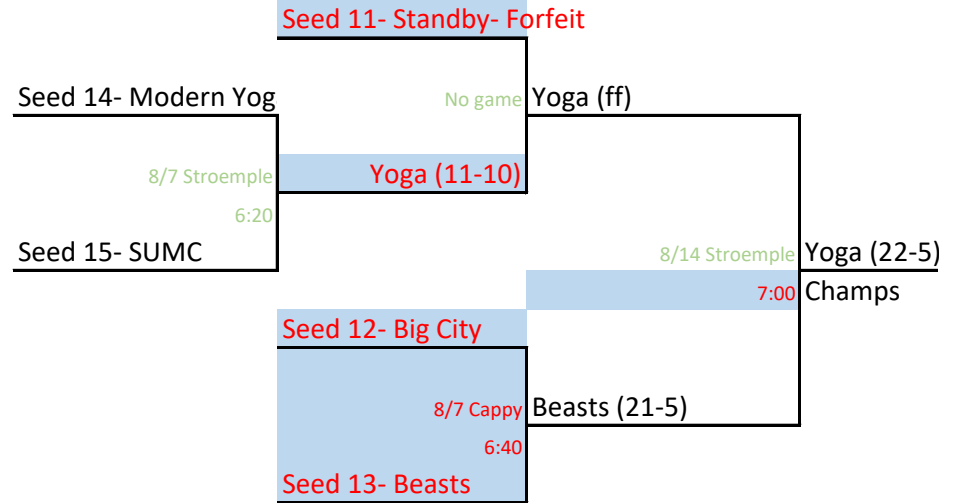

2020 Co-Ed Tournament

Upper/Mid

Lower A

Lower B

Lower C

3)

1