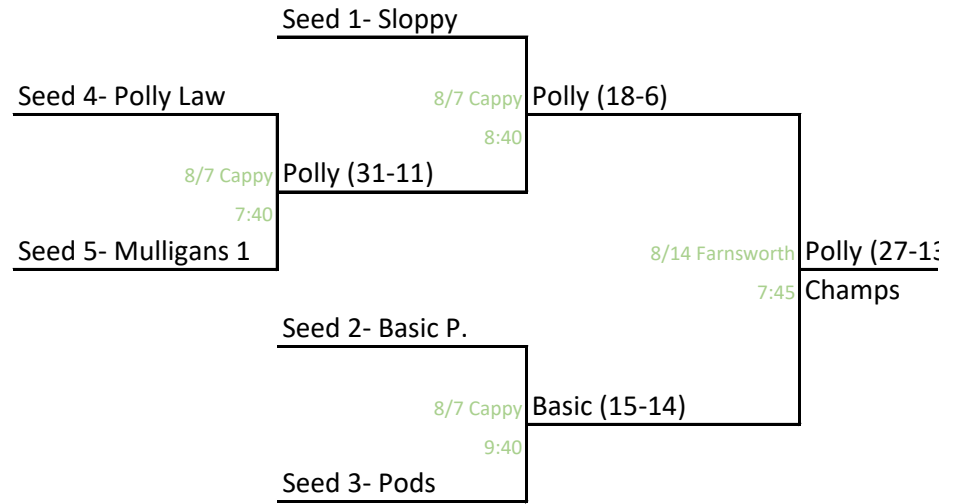

2020 Co-Ed Tournament

Upper/Mid

Lower A

Lower B

Lower C

3)

1