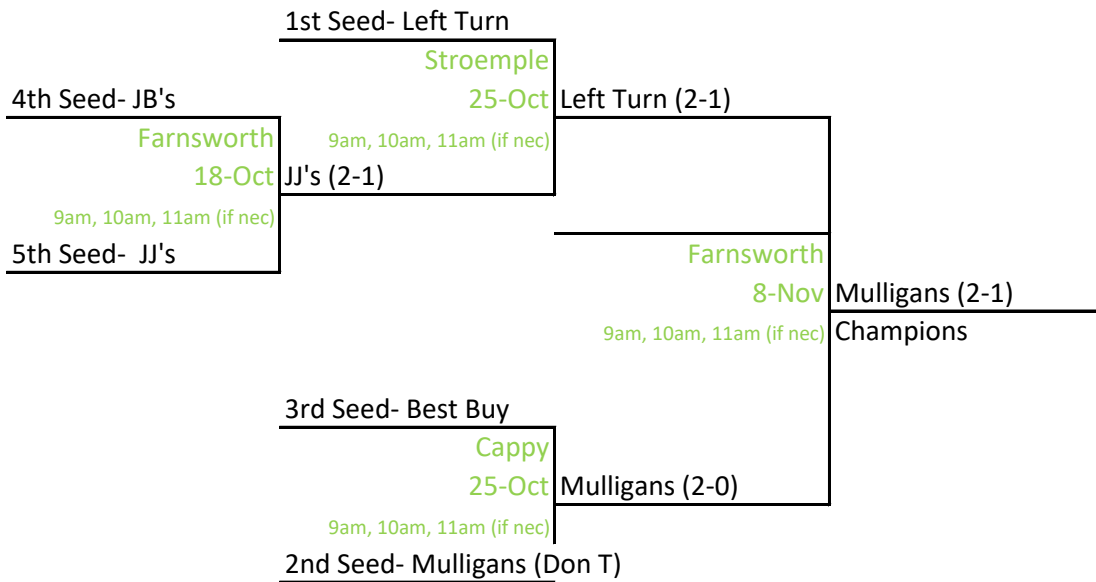

2020 Fall Sunday AM Softball Tournament

Best 2 out of 3

Home team schedule: better seed, worst seed, then better seed (if necessary)

If there is an abundance of rainouts the tournament will revert to single elimination.

Upper Bracket

Lower Bracket