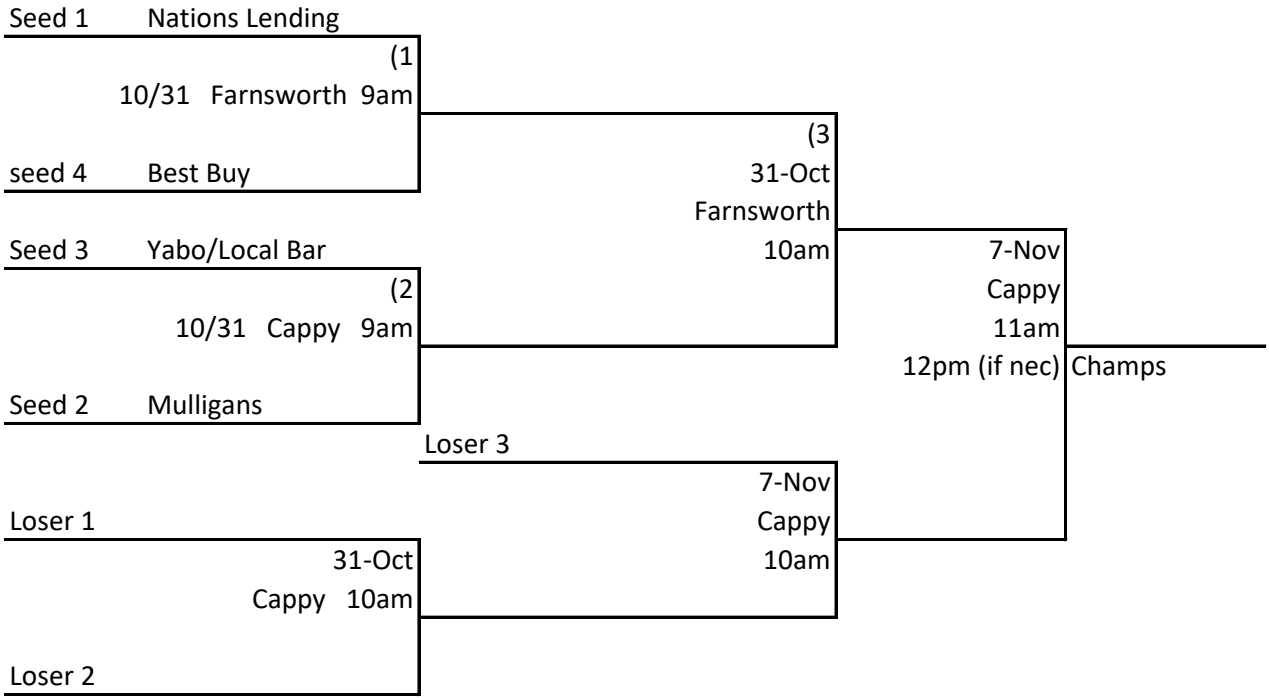

2021 Fall Sunday AM Softball
 Double Elimination Tournament Bracket

Upper Division

Lower Division