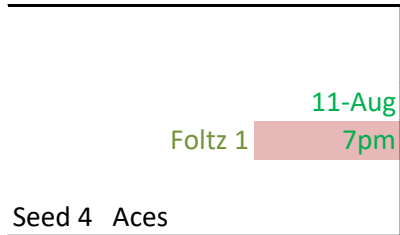

Strongsville Recreation
2020 Summer
Men's Tuesday Double Header Tournament

Lower DIVISION

*The team with the best seed will be the home team

**Championship is best 2 of 3

Seed 1 L & M Tool

LM

Seed 4 Aces

1st Game is normal time limit

18-Aug LM (33-10, 25-5)

Stroemple 7pm, 8pm, 9pm

2nd & 3rd games NO time limit

Seed 2 Vice City

Choppa

Seed 3 Get to the Choppa

Strongsville Recreation
2020 Summer
Men's Tuesday Double Header Tournament

UPPER DIVISION