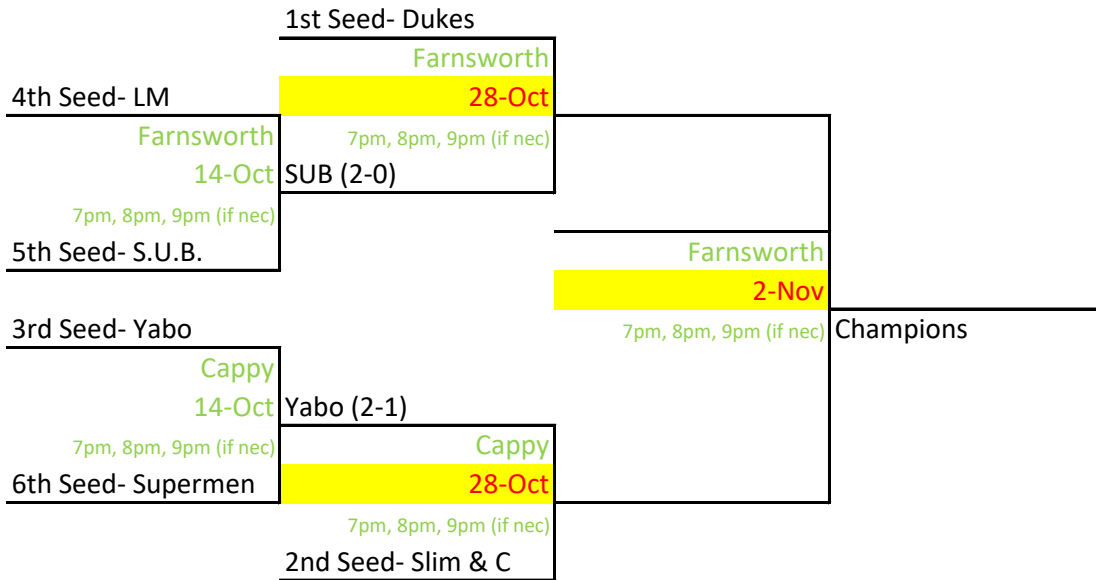

2020 Fall Wednesday Softball Tournament

Best 2 out of 3

Home team schedule: better seed, worst seed, then better seed (if necessary)

If there is an abundance of rainouts the tournament will revert to single elimination.

Upper Bracket

Lower Bracket